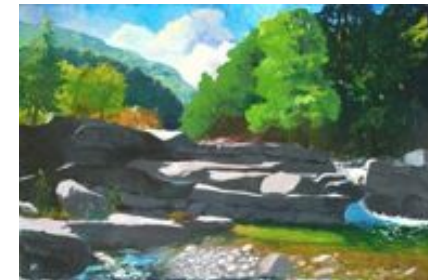

Cantine Dam

4.5 x 9: \$40 / 9 x 18: \$ 65

Sunday Evening, Main Street

5 x 10: \$45 / 10 x 20: \$90

Five O'Clock

9 x 12: \$75 / 13.5 x 18: \$90

Palenville

6 x 9: \$45 / 12 x 18: \$90